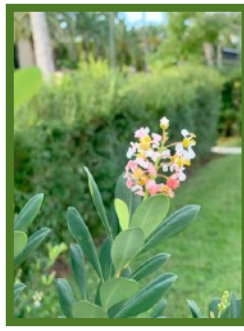

VIRTUAL VISITING GARDENS

This edition is dedicated to

Native Plants

from **Beth Dowdle**'s native plants garden
Special thanks to Beth for the pictures and names

Sincerely yours,
Christine & Carrie

Fogfruit with
Cassius Blue butterfly

Simpson Stopper
with ant

Key Thatch Palm
(Thrinax Morrisii)

Porterweed
with Gulf Fritillary butterfly

Seaside Goldenrod
with bee

Coral salvia

Florida Thatch Palm
(*Thrinax radiata*)
(with berries)

Locust berry