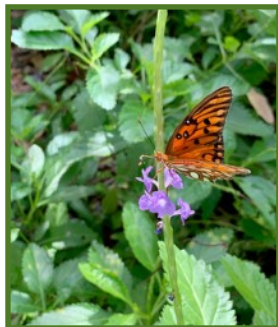

VIRTUAL VISITING GARDENS

This edition is dedicated to

Native Plants

from **Beth Dowdle**'s native plants garden
Special thanks to Beth for the pictures and names

Sincerely yours,
Christine & Carrie

Fogfruit with
Cassius Blue butterfly

Simpson Stopper
with ant

Key Thatch Palm
(Thrinax Morrisii)

Porterweed
with Gulf Fritillary butterfly

Seaside Goldenrod
with bee

Coral salvia

Florida Thatch Palm
(*Thrinax radiata*)
(with berries)

Locust berry