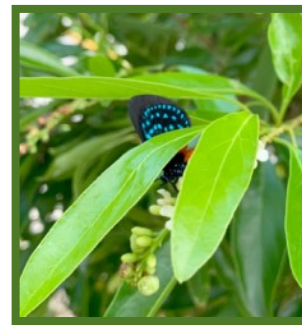

VIRTUAL VISITING GARDENS

This edition is dedicated to

Native Plants

from **Beth Dowdle**'s native plants garden
Special thanks to Beth for the pictures and names

Sincerely yours,
Christine & Carrie

Fogfruit with
Cassius Blue butterfly

Simpson Stopper
with ant

Key Thatch Palm
(Thrinax Morrisii)

Porterweed
with Gulf Fritillary butterfly

Seaside Goldenrod
with bee

Coral salvia

Florida Thatch Palm
(*Thrinax radiata*)
(with berries)

Locust berry

Blanket flower
with bee (pollen on his nose!)

Sky-blue clustervine
with Gulf Fritillary butterfly

Blueeyed grass

Key Thatch Palm blooming