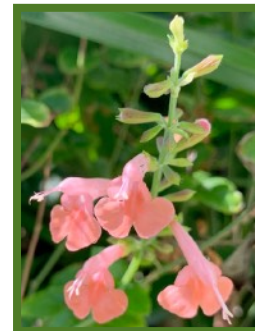

VIRTUAL VISITING GARDENS

This edition is dedicated to

Native Plants

from **Beth Dowdle**'s native plants garden
Special thanks to Beth for the pictures and names

Sincerely yours,
Christine & Carrie

Fogfruit with
Cassius Blue butterfly

Simpson Stopper
with ant

Key Thatch Palm
(Thrinax Morrisii)

Porterweed
with Gulf Fritillary butterfly

Seaside Goldenrod
with bee

Coral salvia

Florida Thatch Palm
(*Thrinax radiata*)
(with berries)

Locust berry