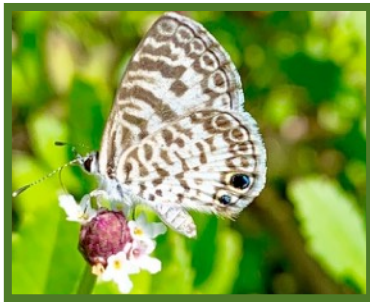

VIRTUAL VISITING GARDENS

This edition is dedicated to

Native Plants

from **Beth Dowdle**'s native plants garden
Special thanks to Beth for the pictures and names

Sincerely yours,
Christine & Carrie

Fogfruit with
Cassius Blue butterfly

Simpson Stopper
with ant

Key Thatch Palm
(Thrinax Morrisii)

Porterweed
with Gulf Fritillary butterfly

Seaside Goldenrod
with bee

Coral salvia

Florida Thatch Palm
(*Thrinax radiata*)
(with berries)

Locust berry

Blanket flower
with bee (pollen on his nose!)

Sky-blue clustervine
with Gulf Fritillary butterfly

Blueeyed grass

Key Thatch Palm blooming